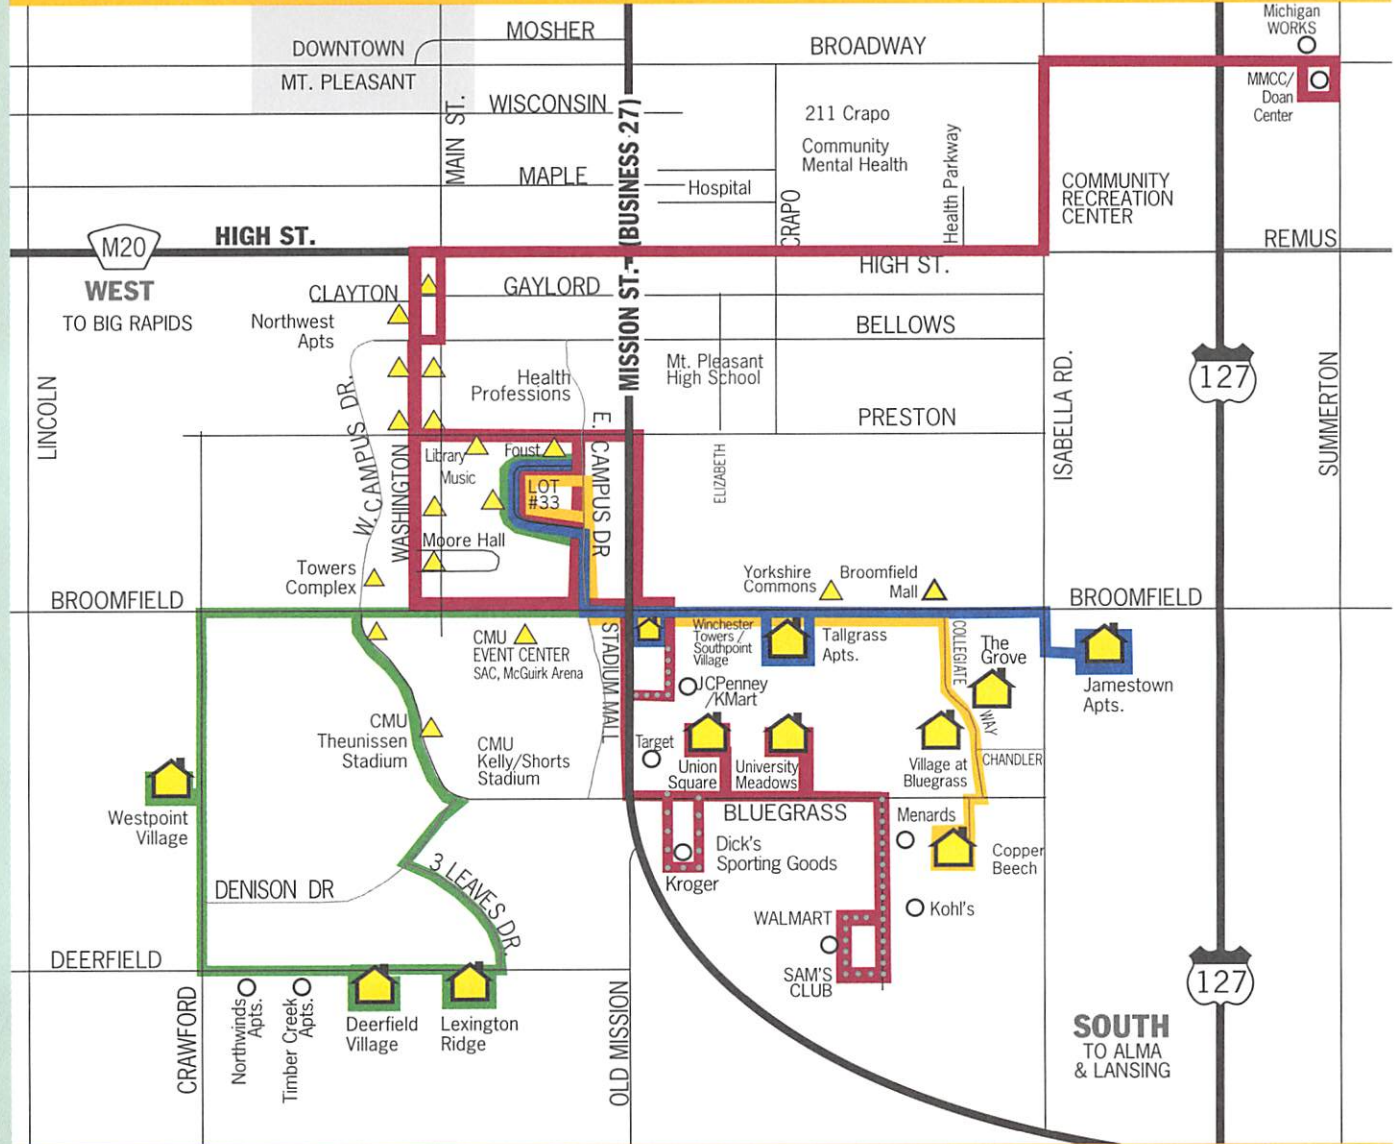

# MAROON

OPERATES LATE AUGUST THROUGH EARLY MAY  
WHEN CMU CLASSES ARE IN SESSION

Walmart/Sam's Club	:20	:50	UPON REQUEST
University Meadows	:25	:55	EVERY 1/2 HOUR
Union Square	:29	:59	EVERY 1/2 HOUR
Target	:30	:00	UPON REQUEST
Southpoint/Kmart/Winchester	:32	:02	UPON REQUEST
Music Bldg. - Lot# 33	:42	:12	EVERY 1/2 HOUR
Washington/Ojibway	:44	:14	EVERY 1/2 HOUR
Anspach/Pearce	:45	:15	EVERY 1/2 HOUR
Barnes	:46	:16	EVERY 1/2 HOUR
Ronan/Grawn	:47	:17	EVERY 1/2 HOUR
Main St./Gaylord	:48	:18	EVERY 1/2 HOUR
ISMO/Crossings (roadside)			UPON REQUEST
Doan Center	:55	:25	UPON REQUEST
Washington/Clayton (Gaylord)	:05	:35	EVERY 1/2 HOUR
Larzelere	:06	:36	EVERY 1/2 HOUR
Wightman	:07	:37	EVERY 1/2 HOUR
Park Library	:08	:38	EVERY 1/2 HOUR
Music Bldg. - Lot#33	:12	:42	EVERY 1/2 HOUR
SAC/McGuirk	:15	:45	EVERY 1/2 HOUR
Stadium Mall			UPON REQUEST
Walmart/Sam's Club	:20	:50	UPON REQUEST

# DEERFIELD

OPERATES LATE AUGUST THROUGH EARLY MAY  
WHEN CMU CLASSES ARE IN SESSION

Towers (@ 7/11)	:15	:45	EVERY 1/2 HOUR
Westpoint Village	:18	:48	EVERY 1/2 HOUR
Deerfield Village	:20	:50	EVERY 1/2 HOUR
Lexington Ridge	:25	:55	EVERY 1/2 HOUR
Kewadin Village	:29	:59	EVERY 1/2 HOUR
SAC/McGuirk	:30	:00	EVERY 1/2 HOUR
Music Bldg. - Lot#33	:42	:12	EVERY 1/2 HOUR

# BROOMFIELD

OPERATES LATE AUGUST THROUGH EARLY MAY  
WHEN CMU CLASSES ARE IN SESSION

Southpoint/Kmart/Winchester	:15	:45	EVERY 1/2 HOUR
Tallgrass Apartments	:18	:48	EVERY 1/2 HOUR
Jamestown Apartments	:21	:51	EVERY 1/2 HOUR
Oakridge Apartments	:25	:55	EVERY 1/2 HOUR
Music Bldg. - Lot#33	:42	:12	EVERY 1/2 HOUR

# COMMUTER SHUTTLE ROUTES

EFFECTIVE AUGUST 2017